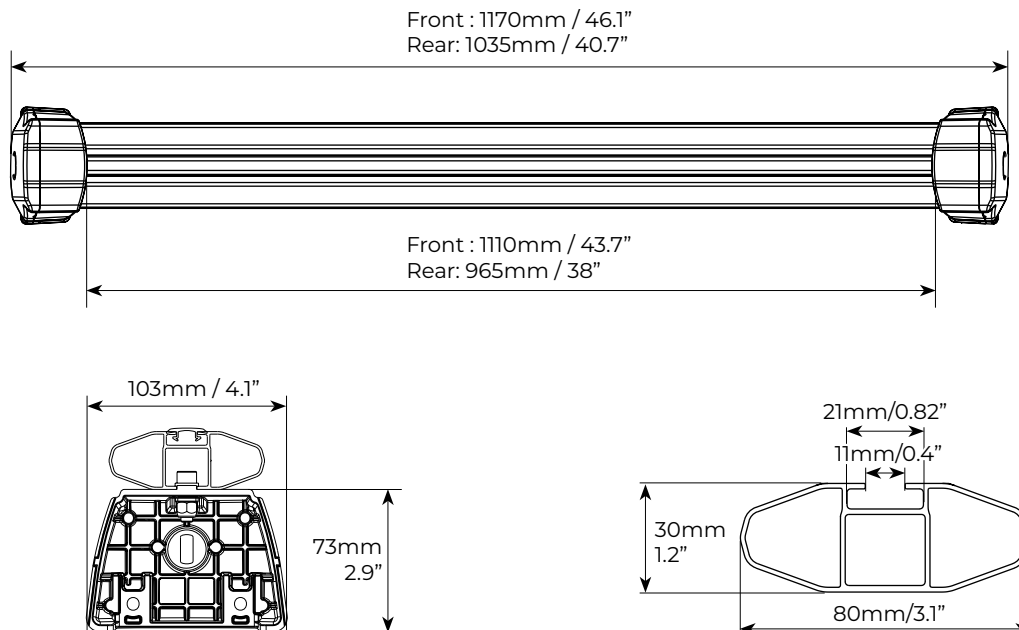

BARRE DA TETTO
ROOF BARS
BARRAS DE TECHO
BARRES DE TOIT
DACHTRÄGER

MENABO
free time on the move

OE ROOF BARS

OE Toyota Rav 4 XA50 ('18>)

Barre da tetto in alluminio con scanalatura per il montaggio rapido di accessori tramite viti a "T". Dotata di serratura antifurto di serie. Compatibile solo con Toyota Rav 4 XA50 ('18>) e Suzuki Across ('20>).

Aluminum roof bars with grooving for quick fixing of accessories through "T" screws. Equipped with standard anti-theft lock. Compatible only with Toyota Rav 4 XA50 ('18>) e Suzuki Across ('20>).

OE Toyota Rav 4 XA50	Art.000145600000
 Peso prodotto Product weight	4,3kg / 9.4lb
Materiale Material	Alluminio Aluminium
 Portata massima Max load	max 75kg/165lb
 Serratura antifurto Anti-theft lock	✓
 Tetti auto compatibili Compatible vehicle roof types	Toyota Rav 4 XA50 (2018>) Suzuki Across (2020>)